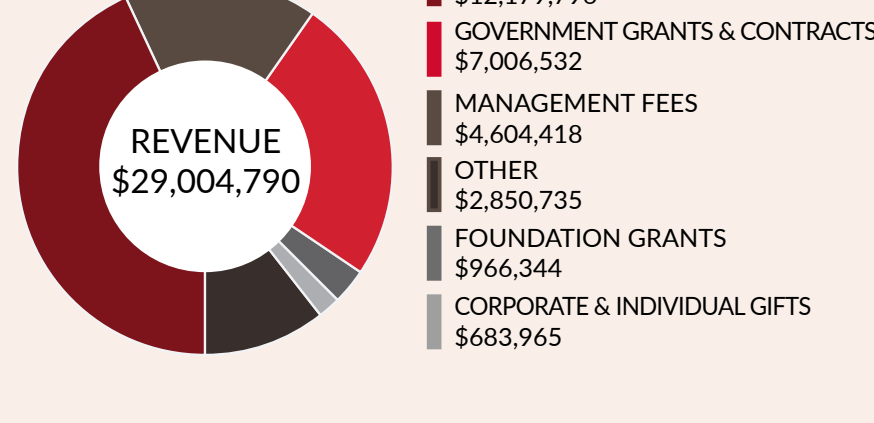

2015-2016 Financials

INDIVIDUAL DONORS