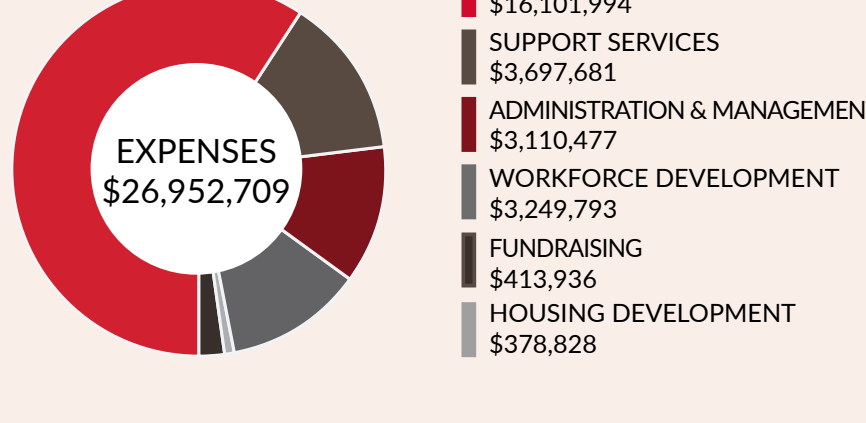

2015-2016 Financials

INDIVIDUAL DONORS